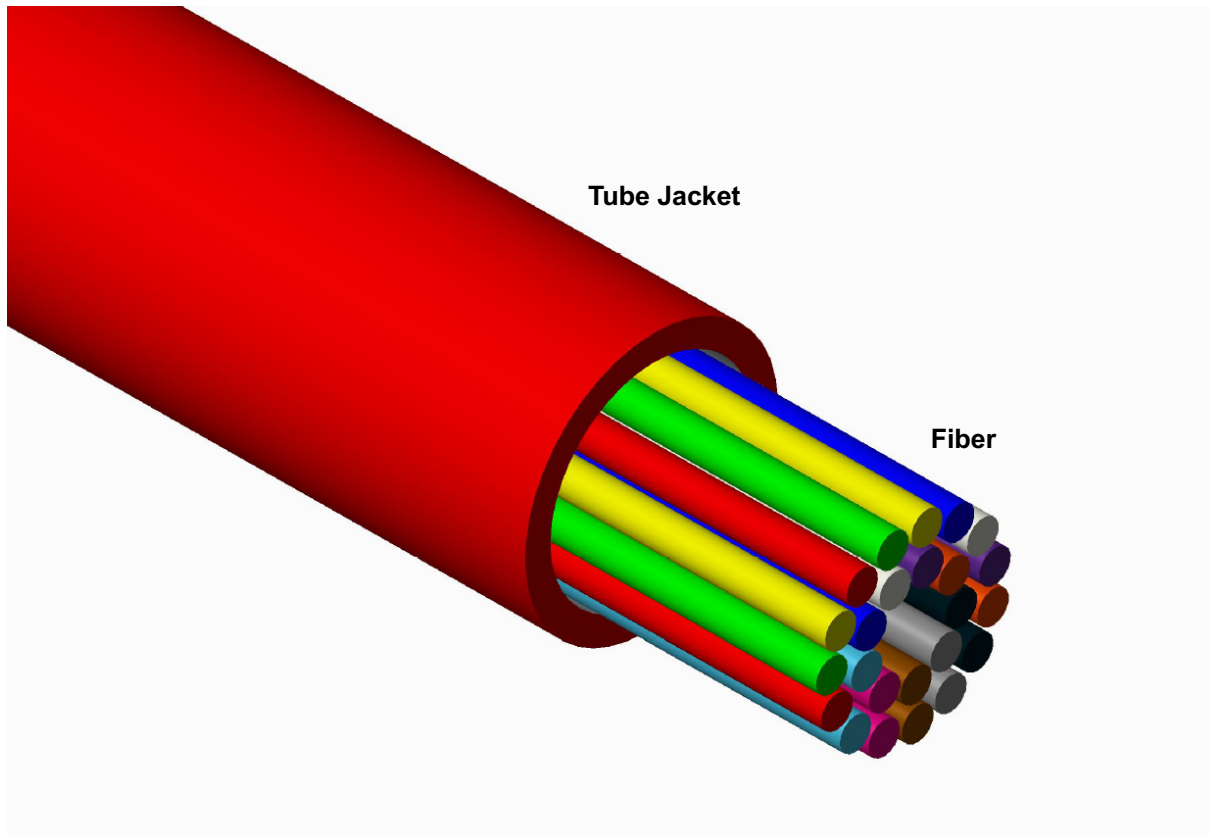

24FO bundle

Structure

Specifications and Performance

Number of fibers	24 fibers
Fiber Color	12 colors and 12 colors with dot
Tube Diameter	2.0±0.05mm
Tube Color	Yellow (S/M) or Violet (OM4)
Tube Thickness	Nominal 0.2mm
Tube Material	PPO